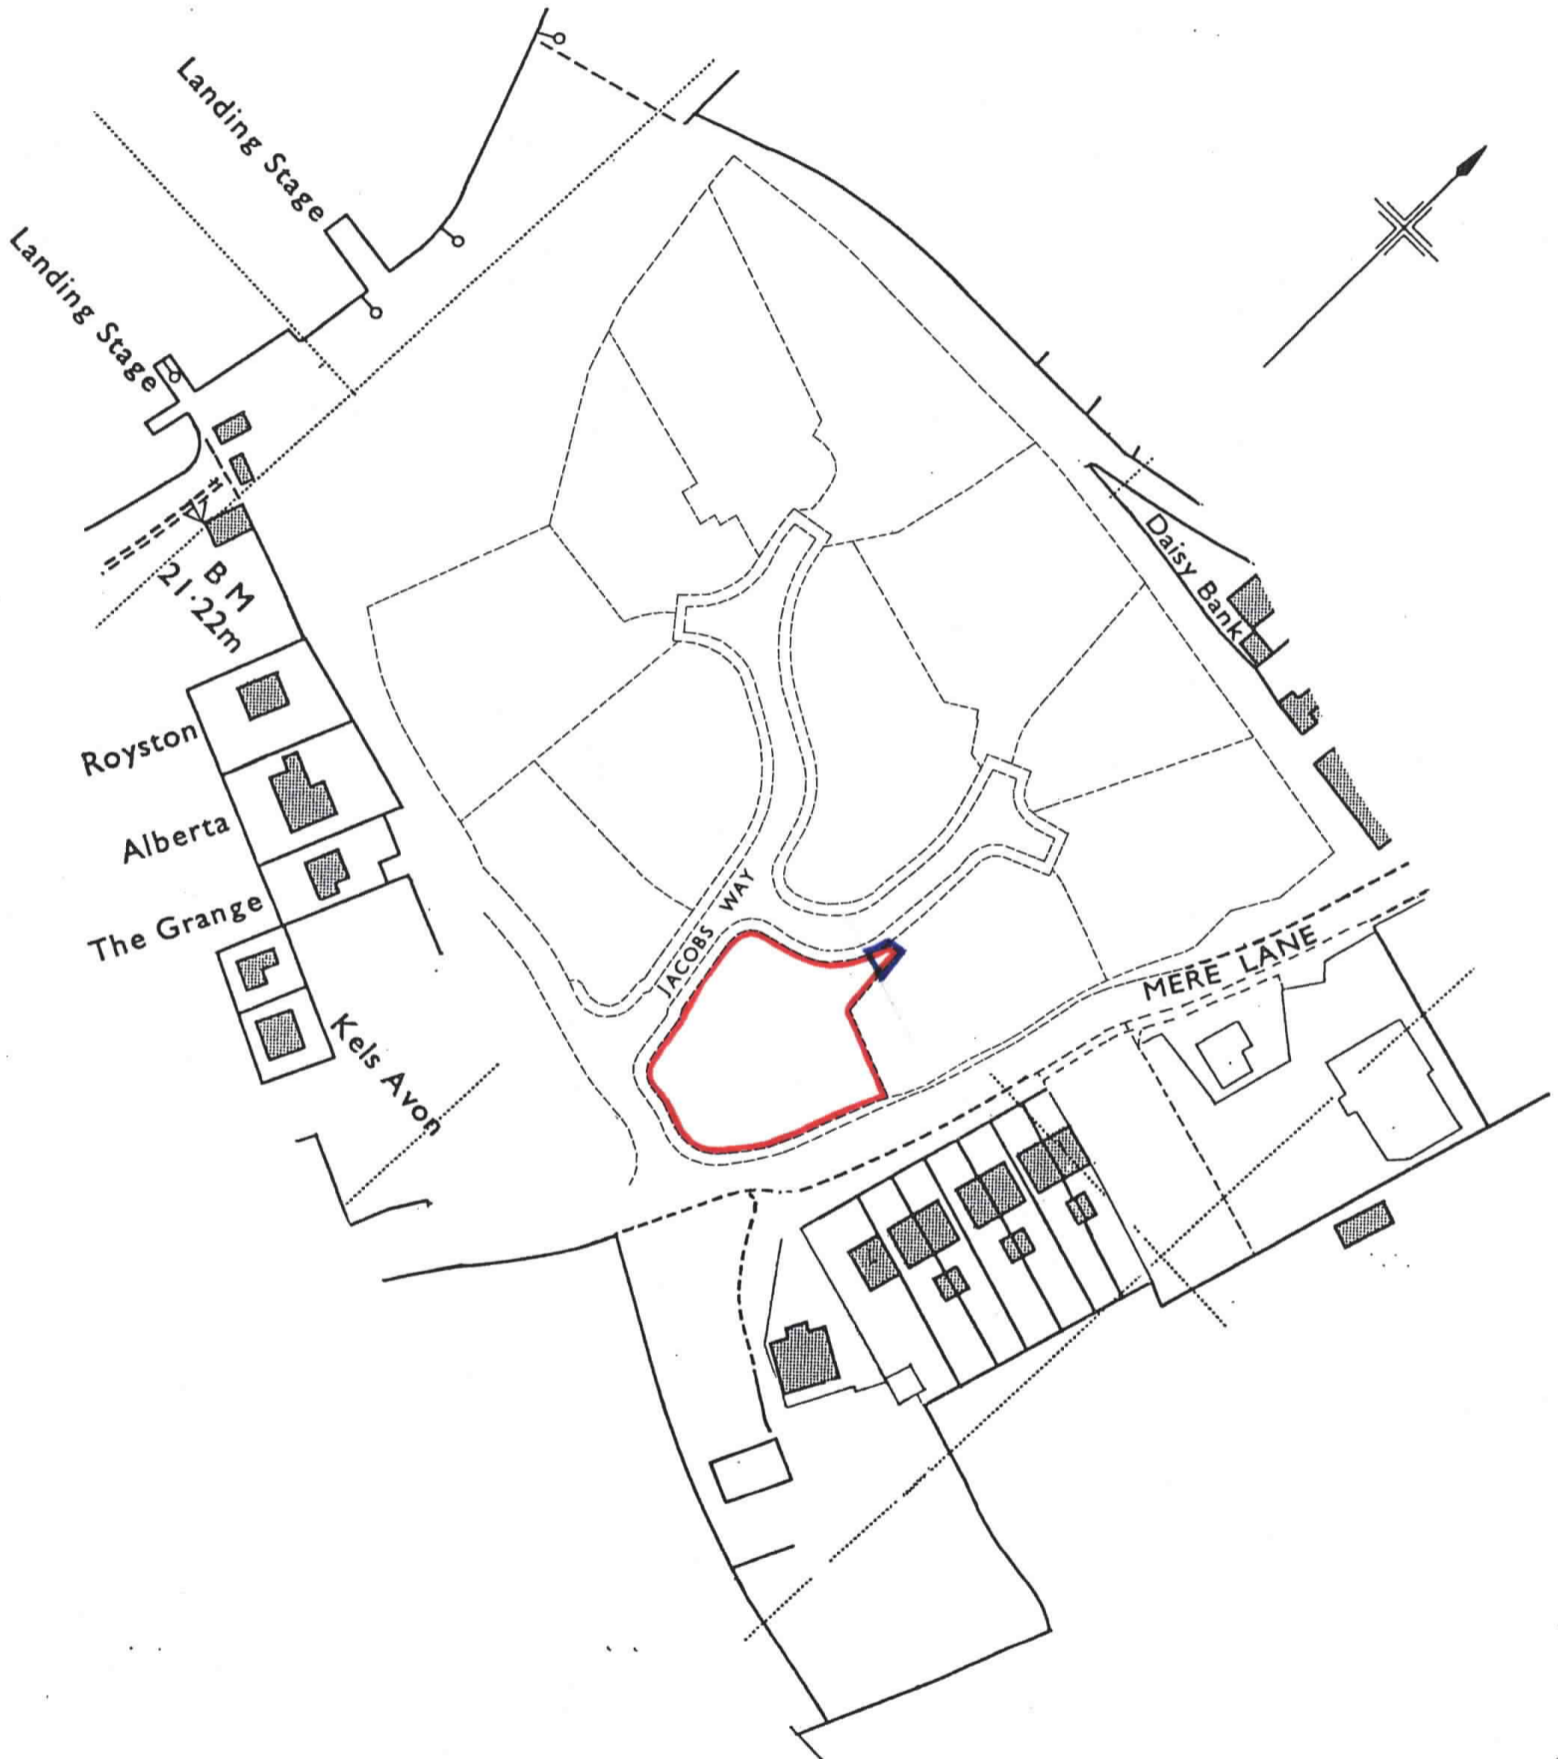

H.M. LAND REGISTRY		TITLE NUMBER	
		CH431193	
ORDNANCE SURVEY PLAN REFERENCE	SJ 6877	SECTION C	Scale 1/1250 Enlarged from 1/2500
COUNTY CHESHIRE	DISTRICT MACCLESFIELD		© Crown copyright 1989

This is a print of the view of the title plan obtained from HM Land Registry showing the state of the title plan on 02 February 2024 at 08:32:17. This title plan shows the general position, not the exact line, of the boundaries. It may be subject to distortions in scale. Measurements scaled from this plan may not match measurements between the same points on the ground.

This title is dealt with by HM Land Registry, Birkenhead Office.

© Crown Copyright. Produced by HM Land Registry. Reproduction in whole or in part is prohibited without the prior written permission of Ordnance Survey. Licence Number 100026316.